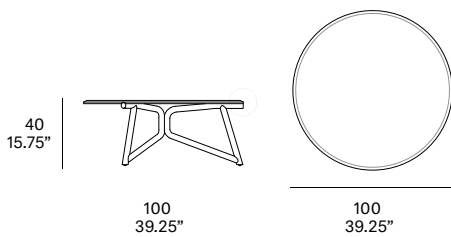

Shipment details

Lacquered / solid wood top option

Qty	1 coffee table (1 box)
Volume	0,48 m3 / 17 ft3
Gross weight	20 kg / 44 lb
Net weight	16 kg / 35 lb
Item dimensions (width x depth x height)	100 x 100 x 40 cm 39.25" x 39.25" x 15.75"

Marble top option

Qty	1 coffee table (2 boxes)
Volume	0,54 m3 / 19 ft3
Gross weight	60 kg / 132 lb
Net weight	56 kg / 123 lb
Item dimensions (width x depth x height)	100 x 100 x 40 cm 39.25" x 39.25" x 15.75"

Tabletop:

- Solid wood, lacquered
22 mm/0.86" thick.

- Marble 22 mm/0.86" thick.