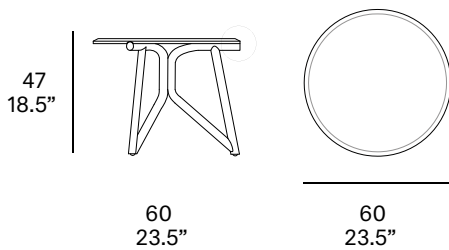

#### Marble top option

Qty	1 coffee table (2 boxes)
Volume	0,54 m3 / 19 ft3
Gross weight	60 kg / 132 lb
Net weight	56 kg / 123 lb
Item dimensions (width x depth x height)	100 x 100 x 40 cm 39.25" x 39.25" x 15.75"

## Round coffee table / centro redondo

Ø 60 cm / 23.5"

Mario Ruiz, 2015

T548

Structure made of peeled and tinted natural rattan. Finished with a three step coating (dye, base coat and top coat) highly resistant to solar radiation thanks to UV filters. Possibility to customize the tabletop by using three different finishes: lacquered, solid wood or natural stone.

### Shipment details

Qty	1 coffee table (1 box)
Volume	0,21 m3 / 7.4 ft3
Item dimensions (width x depth x height)	60 x 60 x 47 cm 23.5" x 23.5" x 18.5"