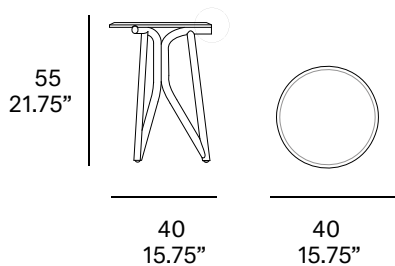

### Shipment details

Qty	1 coffee table (1 box)
Volume	0,14 m3 / 5 ft3
Item dimensions (width x depth x height)	40 x 40 x 55 cm 15.75" x 15.75" x 21.75"