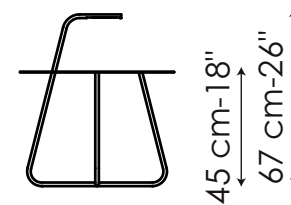

NEMESI, NEMESI LIGHT

FRAME FINISH: MAT POLYETHYLENE

NEMESI

- 1. white
- 2. anthracite
- 3. dove grey
- 4. black
- 5. bordeaux
- 6. racing green
- 7. coffee brown

NEMESI LIGHT

- 1. white

60 cm-24"

spencer interiors
vancouver bc canada
telephone: 604.736.1378
www.spencerinteriors.ca