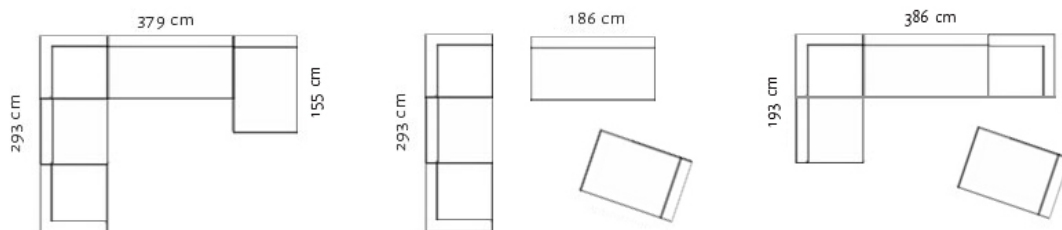

**spencer
interiors**

spencer interiors
vancouver bc canada
telephone: 604.736.1378
www.spencerinteriors.ca