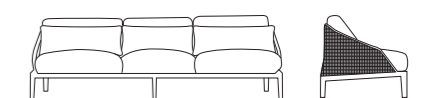

GRACE 834/PMCC  
POLTRONA CON SCHIENALE CANNA  
ARMCHAIR WITH CANE BACK  
GRACE 834/PMII  
POLTRONA CON SCHIENALE IMBOTTITO  
ARMCHAIR WITH UPHOLSTERED BACK

h	h	A	h	A
75	55	59	47	69
29 1/2"	21 3/4"	23 1/4"	18 1/2"	27 1/4"

GRACE 834/PB  
POLTRONA LOUNGE - LOUNGE ARMCHAIR

h	h	A	h	A
70	79	71	40	54
27 1/2"	31 1/4"	28"	15 3/4"	21 1/4"

GRACE 834/D  
DIVANO - SOFA

h	h	A	h	A
70	101	241	40	54
27 1/2"	39 3/4"	94 3/4"	15 3/4"	21 1/4"