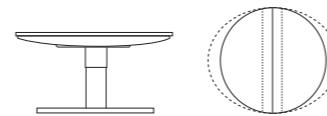

## dimensioni / dimensions

DIVA 775/I  
SEDIA - CHAIR

h h A h  
86 61 50 47  
33 3/4" 24" 19 3/4" 18 1/2"

DIVA 775/PI  
SEDIA CON BRACCIOLI - CHAIR WITH ARMREST

h h A h A  
86 61 55 47 66  
33 3/4" 24" 21 3/4" 18 1/2" 26"

DIVA 775/IL  
SEDIA - CHAIR

h h A h  
86 61 50 47  
33 3/4" 24" 19 3/4" 18 1/2"

DIVA 775/P  
POLTRONCINA - SMALL ARMCHAIR

h h A h  
79 62 51 48  
31" 24 1/2" 20" 19"

DIVA 775/PL  
POLTRONA LOUNGE - LOUNGE ARMCHAIR

h h A h A  
79 77 63 43 62  
31 1/4" 30 1/4" 24 3/4" 17" 24 1/2"

DIVA 775/AI  
SGABELLO - BARSTOOL

h h A h  
106 51 47 77  
41 3/4" 20" 18 1/2" 30 1/4"

DIVA 775/TCI  
TAVOLO ALLUNGABILE - EXTENDABLE TABLE

I O A  
76 130+50  
30" Ø 51 1/4"+19 3/4"

DIVA 775/TO  
TAVOLO ALLUNGABILE - EXTENDABLE TABLE

I O A  
76 110 180+45+45  
30" 43 1/4" 70 3/4"+17 3/4"+17 3/4"

DIVA 775/M  
CREDENZA - SIDEBBOARD

I O A  
90 55 245  
35 1/2" 21 1/2" 96 1/2"