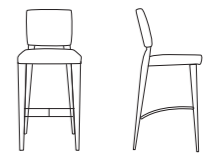

## dimensioni / dimensions

DIVA 775/I  
SEDIA - CHAIR

h h A h  
86 61 50 47  
33 3/4" 24" 19 3/4" 18 1/2"

DIVA 775/PI  
SEDIA CON BRACCIOLI - CHAIR WITH ARMREST

h h A h A  
86 61 55 47 66  
33 3/4" 24" 21 3/4" 18 1/2" 26"

DIVA 775/IL  
SEDIA - CHAIR

h h A h  
86 61 50 47  
33 3/4" 24" 19 3/4" 18 1/2"

DIVA 775/P  
POLTRONCINA - SMALL ARMCHAIR

h h A h  
79 62 51 48  
31" 24 1/2" 20" 19"

DIVA 775/PL  
POLTRONA LOUNGE - LOUNGE ARMCHAIR

h h A h A  
79 77 63 43 62  
31 1/4" 30 1/4" 24 3/4" 17" 24 1/2"

DIVA 775/AI  
SGABELLO - BARSTOOL

h h A h  
106 51 47 77  
41 3/4" 20" 18 1/2" 30 1/4"

DIVA 775/TCI  
TAVOLO ALLUNGABILE - EXTENDABLE TABLE