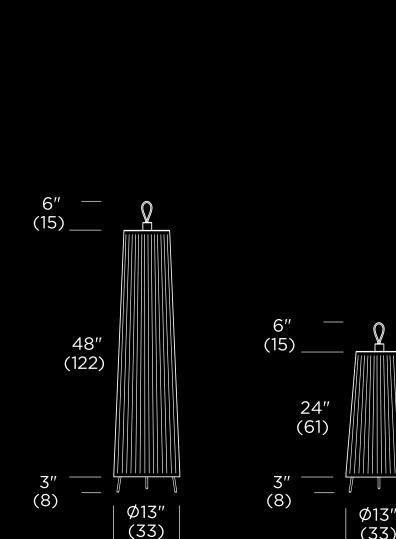

#### SPECIFICATIONS

- Color options: white, silver, brown, black
- Measurements: 13" x 9" x 72" (183cm), 48" (122cm), 24" (61cm)
- Materials: UV resistant, fire retardant polyester shade, nickel-chrome steel hardware
- Bulb Type: 75w-Par 30 NSP / halogen narrow spot
- Cord: 16' (488 cm) silver fabric covered type
- Shipping Weight: 8 lbs (3.5 kg)

#### SPECIFICATIONS

- Color options: white, silver, brown, black
- Measurements: 13" x 9" x 48" (122 cm), 24" (61cm) (with base add 3" (7.5cm))
- Materials: UV resistant, fire retardant polyester shade, nickel-chrome steel hardware
- Bulb Type: 75w-Par 30 NSP / halogen narrow spot
- Cord: 9' (244 cm) fabric covered type: brown and white depending on shade color
- Shipping Weight: Solis 24 FS: 9 lbs (4 kg), Solis 48 FS: 11 lbs (5 kg)