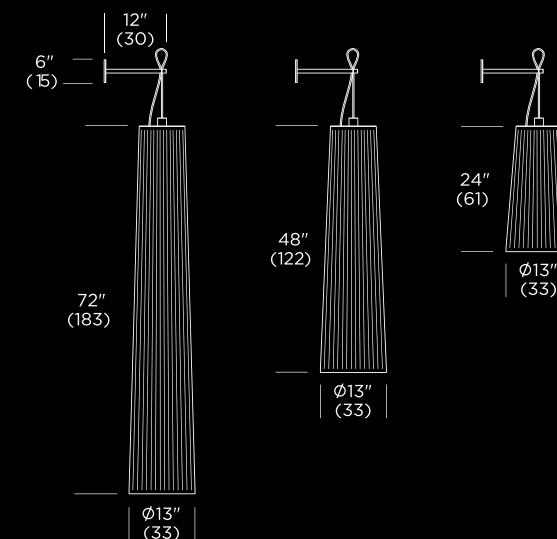

#### SPECIFICATIONS

- Color options: white, silver, brown, black
- Measurements: 13" x 9" x 72" (183cm), 48" (122cm), 24" (61cm)
- Materials: UV resistant, fire retardant polyester shade, nickel-chrome steel hardware
- Bulb Type: 75w-Par 30 NSP / halogen narrow spot
- Cord: 16' (488 cm) silver fabric covered type
- Shipping Weight: 8 lbs (3.5 kg)

#### SPECIFICATIONS

- Color options: white, silver, brown, black
- Measurements: 13" x 9" x 48" (122 cm), 24" (61cm) (with base add 3" (7.5cm))
- Materials: UV resistant, fire retardant polyester shade, nickel-chrome steel hardware
- Bulb Type: 75w-Par 30 NSP / halogen narrow spot
- Cord: 9' (244 cm) fabric covered type: brown and white depending on shade color
- Shipping Weight: Solis 24 FS: 9 lbs (4 kg), Solis 48 FS: 11 lbs (5 kg)