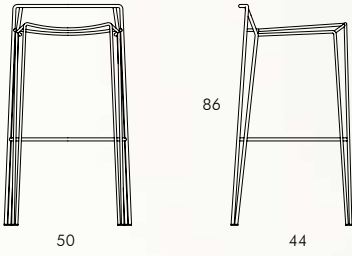

Penelope Marcello Ziliani