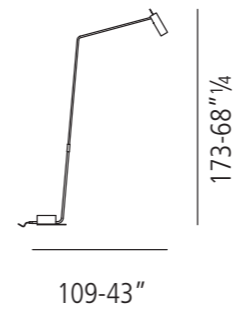

_EN Minimal design floor lamp with marble White Carrara base, which brings back to the elegance of the 50s' form.

_Lampada Stelo da terra
_Stelo floor lamp

collezione E_Motion

VIBIEFFE

VIBIEFFE

7000002

7000001