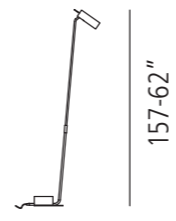

_EN Minimal design floor lamp with marble White Carrara base, which brings back to the elegance of the 50s' form.

_Lampada Stelo da terra
_Stelo floor lamp

collezione E_Motion

VIBIEFFE

VIBIEFFE

7000002

7000001