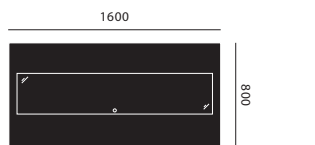

## MATERIAL & COLOUR

ALL ITEMS HAVE A HIGH GLOSS POLISHED PAINT FINISH

measurements  
desk tops

desk top with showcase

plain desk top

measurements  
desk legs

louis desk

philippe desk