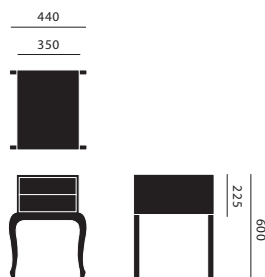

## MATERIAL & COLOUR

ALL ITEMS HAVE A HIGH GLOSS POLISHED PAINT FINISH

measurements  
desk tops

desk top with showcase

plain desk top

measurements  
desk legs

louis desk

philippe desk

measurements  
drawer unit

louis drawer unit

philippe drawer unit

**spencer interiors**  
 Vancouver BC Canada  
 > tel: 604 736-1378  
 > fax: 604 736-1338  
 > www.spencerinteriors.ca

*fresh modern living*