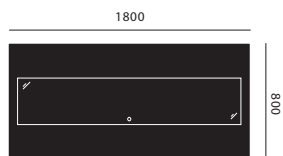

measurements
desk tops

desk top with showcase