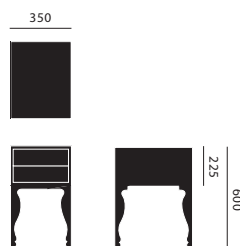

## MATERIAL & COLOUR

ALL ITEMS HAVE A HIGH GLOSS POLISHED PAINT FINISH

measurements  
desk tops

desk top with showcase

plain desk top

measurements  
desk legs

louis desk

philippe desk

measurements  
drawer unit

louis drawer unit

philippe drawer unit

**spencer interiors**  
 Vancouver BC Canada  
 > tel: 604 736-1378  
 > fax: 604 736-1338  
 > www.spencerinteriors.ca

*fresh modern living*