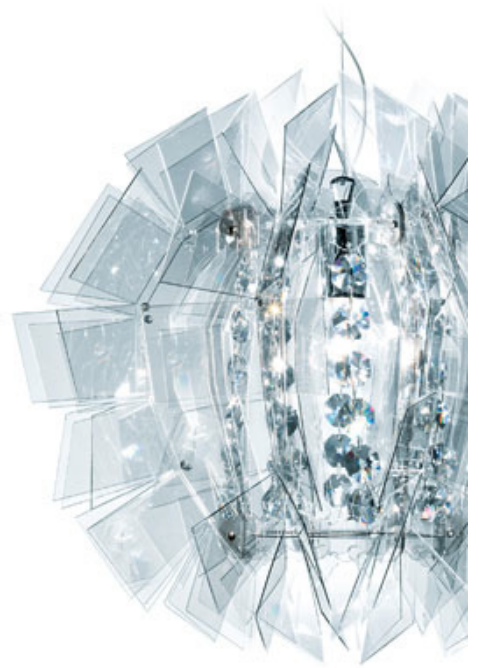

Spencer Interiors Inc. - Vancouver BC Canada > www.spencerinteriors.ca

transparent crystals

slamp italy - crazy diamond suspended lamp

Design: Lucca Mazza. Suspended lamp in synthetic Cristalflex® and Polycarbonate with 48 clear hanging crystals.

1 x 100 W max, E26

for compact fluorescent, 1 x 23W E26

22.5" diameter x 18.1" high

maximum suspended height: 68.9" (can be shortened during installation)

$725.00 | **in stock** | **warehouse** | transparent