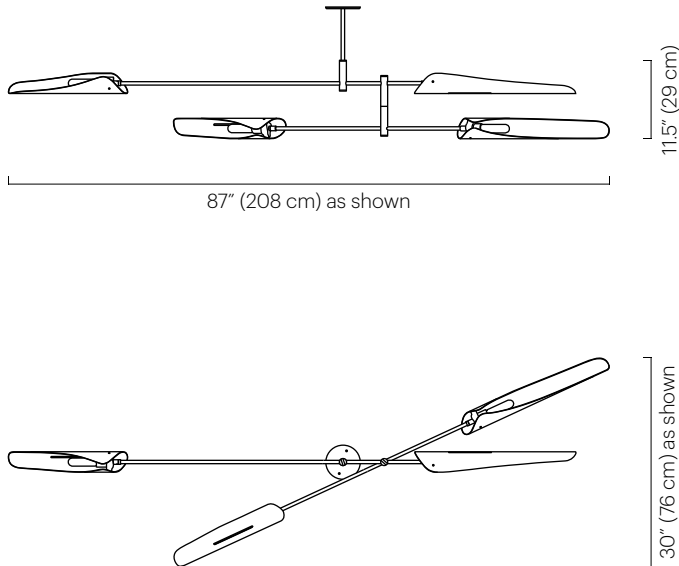

Classic. Modern. The Sarus Chandelier from David Weeks Studio.

**spencer
interiors**

No. 428

Description

The Sarus Mobile is a carefully balanced fixture, featuring a combination of large and small Sarus shades on a plated steel frame. The powder coated aluminum shades are mounted on two tiers of differing lengths. Shades swivel 320 degrees and tiers scissor open when installed on site; arrangement is adjustable based on client specifications.

Wattage

240 watts max

Weight

13 lbs (6 kg)

Remarks

Specify drop length. Fixed drop not adjustable on site. Tier lengths cannot be customized. Additional weight support recommended for junction box installation. Indoor use and dry locations only.

Dimensions

Tier 1: 82" (208 cm)
 Tier 2: 69" (175 cm)
 Ceiling mount diameter: 5" (13 cm)
 Minimum overall height: 12.5" (32 cm)
 Fixture height: 11.5" (29 cm)

No. 428

Description

The Sarus Mobile is a carefully balanced fixture, featuring a combination of large and small Sarus shades on a plated steel frame. The powder coated aluminum shades are mounted on three tiers of differing lengths. Shades swivel 320 degrees and tiers scissor open when installed on site; arrangement is adjustable based on client specifications.

Wattage

360 watts max

Weight

23 lbs (10 kg)

Remarks

Specify drop length. Fixed drop not adjustable on site. Tier lengths cannot be customized. Due to the length of tiers, a natural arc occurs on the longest tier. Additional weight support recommended for junction box installation. Indoor use and dry locations only.