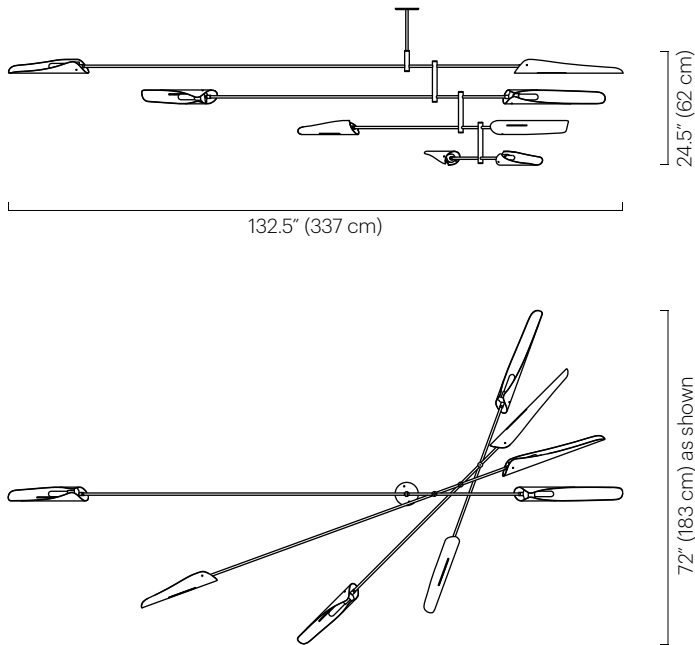

Wattage

360 watts max

Weight

23 lbs (10 kg)

Remarks

Specify drop length. Fixed drop not adjustable on site. Tier lengths cannot be customized. Due to the length of tiers, a natural arc occurs on the longest tier. Additional weight support recommended for junction box installation. Indoor use and dry locations only.

Dimensions

Tier 1: 106" (269 cm)
 Tier 2: 82" (208 cm)
 Tier 3: 69" (175 cm)
 Ceiling mount diameter: 5" (13 cm)
 Minimum overall height: 19.5" (50 cm)
 Fixture height: 18" (46 cm)

Sarus Mobile, 4 Tier

TECHNICAL SPECIFICATIONS

No. 428

Description

The Sarus Mobile is a carefully balanced fixture, featuring a combination of large and small Sarus shades on a plated steel frame. The powder coated aluminum shades are mounted on four tiers of differing lengths. Shades swivel 320 degrees and tiers scissor open when installed on site; arrangement is adjustable based on client specifications.

Dimensions

Tier 1: 132.5" (337 cm)
 Tier 2: 106" (269 cm)
 Tier 3: 82" (208 cm)
 Tier 4: 69" (175 cm)
 Ceiling mount diameter: 5" (13 cm)
 Minimum overall height: 25.5" (65 cm)
 Fixture height: 24.5" (62 cm)