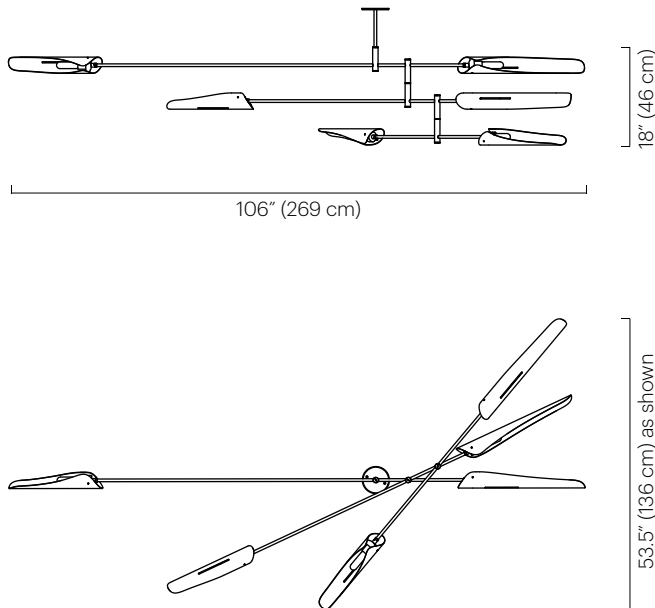

Wattage

240 watts max

Weight

13 lbs (6 kg)

Remarks

Specify drop length. Fixed drop not adjustable on site. Tier lengths cannot be customized. Additional weight support recommended for junction box installation. Indoor use and dry locations only.

Dimensions

Tier 1: 82" (208 cm)
 Tier 2: 69" (175 cm)
 Ceiling mount diameter: 5" (13 cm)
 Minimum overall height: 12.5" (32 cm)
 Fixture height: 11.5" (29 cm)

No. 428

Description

The Sarus Mobile is a carefully balanced fixture, featuring a combination of large and small Sarus shades on a plated steel frame. The powder coated aluminum shades are mounted on three tiers of differing lengths. Shades swivel 320 degrees and tiers scissor open when installed on site; arrangement is adjustable based on client specifications.