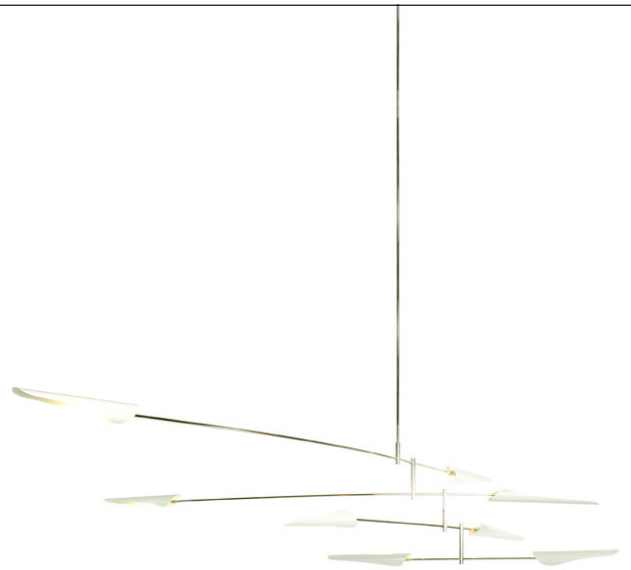

Classic. Modern. The Sarus Chandelier from David Weeks Studio.

**spencer
interiors**

No. 428

Description

The Sarus Mobile is a carefully balanced fixture, featuring a combination of large and small Sarus shades on a plated steel frame. The powder coated aluminum shades are mounted on two tiers of differing lengths. Shades swivel 320 degrees and tiers scissor open when installed on site; arrangement is adjustable based on client specifications.

Dimensions

Tier 1: 82" (208 cm)
 Tier 2: 69" (175 cm)
 Ceiling mount diameter: 5" (13 cm)
 Minimum overall height: 12.5" (32 cm)
 Fixture height: 11.5" (29 cm)

No. 428

Description

The Sarus Mobile is a carefully balanced fixture, featuring a combination of large and small Sarus shades on a plated steel frame. The powder coated aluminum shades are mounted on three tiers of differing lengths. Shades swivel 320 degrees and tiers scissor open when installed on site; arrangement is adjustable based on client specifications.

Dimensions

Tier 1: 106" (269 cm)
 Tier 2: 82" (208 cm)
 Tier 3: 69" (175 cm)
 Ceiling mount diameter: 5" (13 cm)
 Minimum overall height: 19.5" (50 cm)
 Fixture height: 18" (46 cm)

Sarus Mobile, 4 Tier

TECHNICAL SPECIFICATIONS

No. 428

Description

The Sarus Mobile is a carefully balanced fixture, featuring a combination of large and small Sarus shades on a plated steel frame. The powder coated aluminum shades are mounted on four tiers of differing lengths. Shades swivel 320 degrees and tiers scissor open when installed on site; arrangement is adjustable based on client specifications.