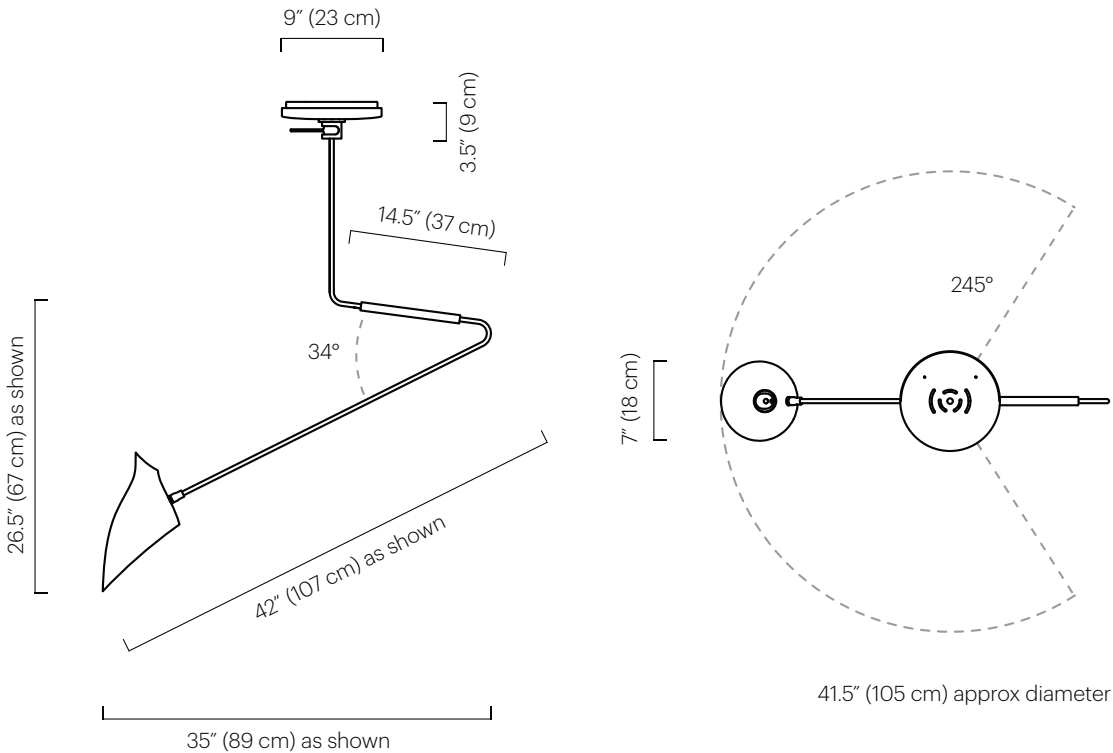

Classic. Modern. The Akimbo lamp from David Weeks Studio.

**spencer
interiors**

No. 424

Description

The large bottle shade rotates 320 degrees, allowing light to be directed from side to side. The drop also has a 245 degree range of rotation from the canopy.

60 W max

Weight

5 lbs (2.3 kg)

Remarks

Specify drop length.
 Fixed drop, not adjustable on site.
 Ceiling mount consistent with shade color.
 Hardware finish consistent with frame finish.
 Indoor use and dry locations only.

Dimensions:

35" D x 7" W x 26.5" H
 (89 D x 18 W x 67 cm H)
 Max overall drop: 169"
 (429 cm)
 Min. overall drop: 32"
 (79 cm)
 Large Bottle Shade: 13.5" L x 7" W
 (34 L x 18 cm W)