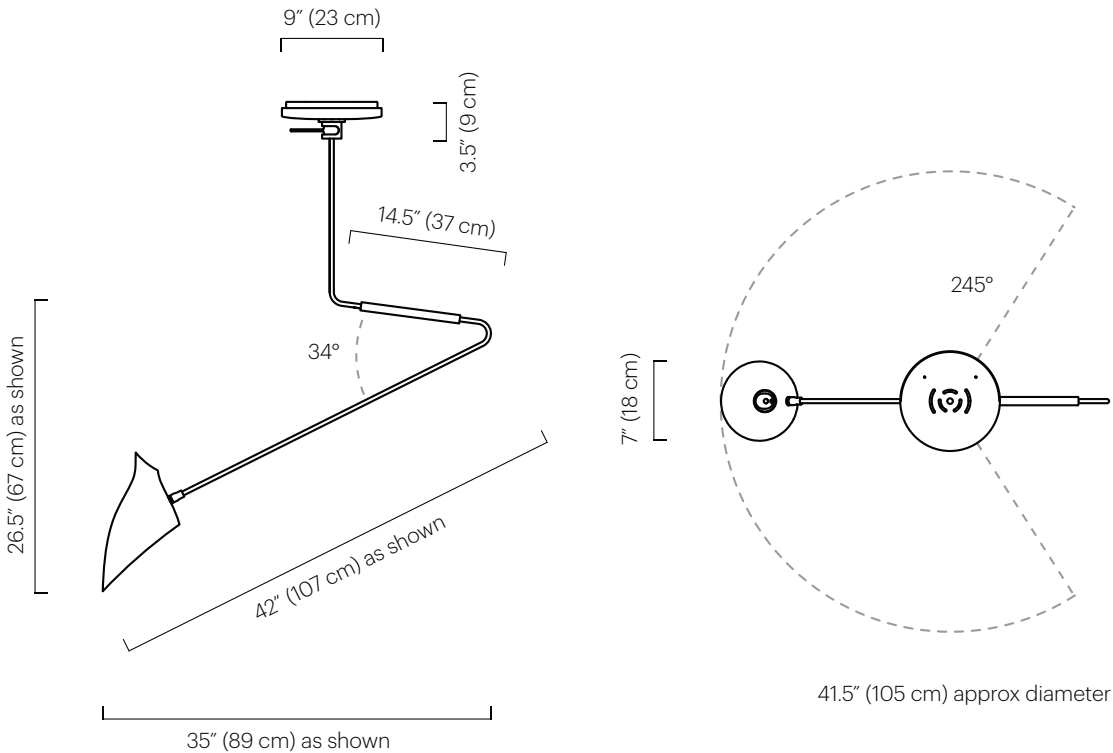

*Classic. Modern. The Akimbo lamp from David Weeks Studio.*

**spencer  
interiors**

No. 424

**Description**

The large bottle shade rotates 320 degrees, allowing light to be directed from side to side. The drop also has a 245 degree range of rotation from the canopy.

**Wattage**

60 W max

**Weight**

5 lbs (2.3 kg)

**Remarks**

Specify drop length.  
 Fixed drop, not adjustable on site.  
 Ceiling mount consistent with shade color.  
 Hardware finish consistent with frame finish.  
 Indoor use and dry locations only.

**Dimensions:**

35" D x 7" W x 26.5" H  
 (89 D x 18 W x 67 cm H)  
 Max overall drop: 169"  
 (429 cm)  
 Min. overall drop: 32"  
 (79 cm)  
 Large Bottle Shade: 13.5" L x 7" W  
 (34 L x 18 cm W)