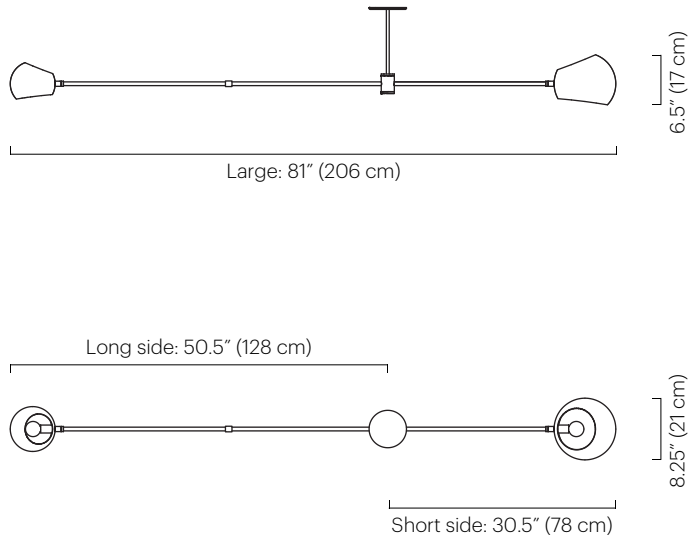

Classic. Modern. The Acaba lamp from David Weeks Studio.

**spencer
interiors**

No. 435

Description

The Acaba is comprised of two different sized Boi shades mounted on opposite ends of a single, powder coated steel rod. Suspended by an off-center counterweight, each shade rotates 320 degrees with openings at the top and bottom for maximized light. This suspended fixture also works well when installed in multiples. Choose between two fixture sizes: large or small.

Wattage

120 watts max

Weight

8 lbs (4 kg)

Remarks

Specify drop length.
 Fixed drop not adjustable on site.
 Specify fixture length.
 Additional weight support recommended for junction box installation.
 Indoor use and dry locations only.

Dimensions

Fixture length options:
 Large: 81" (206 cm)
 Small: 67" (170 cm)
 Arm lengths from balance point:
 Large: Long side: 50.5" (128 cm) / Short side: 30.5" (78 cm)
 Small: Long side: 43" (100 cm) / Short side: 24" (61 cm)
 Ceiling mount diameter: 5" (13 cm)
 Minimum overall height: 7.5" (19 cm)
 Fixture height: 6.5" (17 cm)