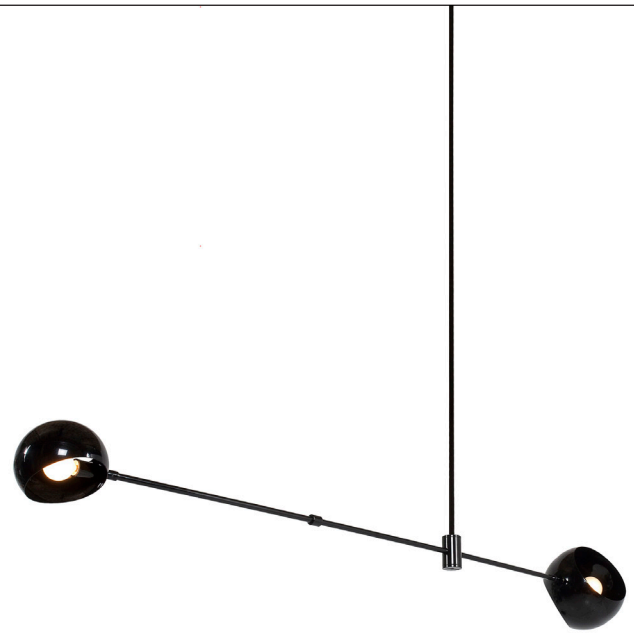

Classic. Modern. The Acaba lamp from David Weeks Studio.

**spencer
interiors**

No. 435

Description

The Acaba is comprised of two different sized Boi shades mounted on opposite ends of a single, powder coated steel rod. Suspended by an off-center counterweight, each shade rotates 320 degrees with openings at the top and bottom for maximized light. This suspended fixture also works well when installed in multiples. Choose between two fixture sizes: large or small.

Materials

Shades: Powder coated steel
 Frame: Powder coated steel
 Ceiling mount: Powder coated steel
 Drop: Powder coated steel rod

Mount, Frame & Shade Color

- Black Gloss (black gloss interior)
- Grey Gloss (grey gloss interior)
- White Gloss (white gloss interior)

Custom colors available.

Lamping

US/Canada: (1)A19 or A15 bulb and (1)G16.5 globe bulb 60W max
 Europe: (1) E27 base 60W max and (1) E14 golf ball 60W max
 Note: Bulbs not included.
 Halogen bulbs not recommended.

Dimensions

Fixture length options:
 Large: 81" (206 cm)
 Small: 67" (170 cm)
 Arm lengths from balance point:
 Large: Long side: 50.5" (128 cm) / Short side: 30.5" (78 cm)
 Small: Long side: 43" (100 cm) / Short side: 24" (61 cm)
 Ceiling mount diameter: 5" (13 cm)
 Minimum overall height: 7.5" (19 cm)
 Fixture height: 6.5" (17 cm)